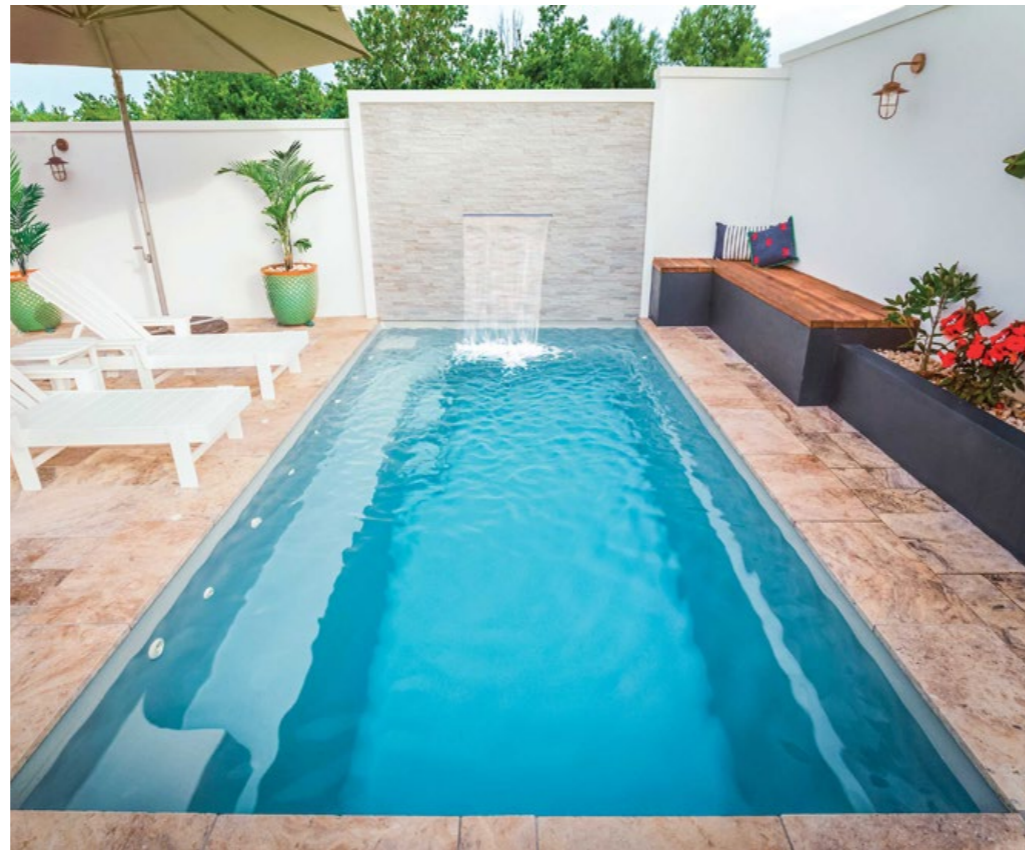

Sapphire Blue™

Our most popular color selection due to its cool, refreshing appearance, this is a bold, vibrant color that invites you into its crisp waters.

Silver Grey™

This color provides a very natural look to your pool, with soft, balanced tones within its lighter grey background. It is our homage to pristine beachside waters.