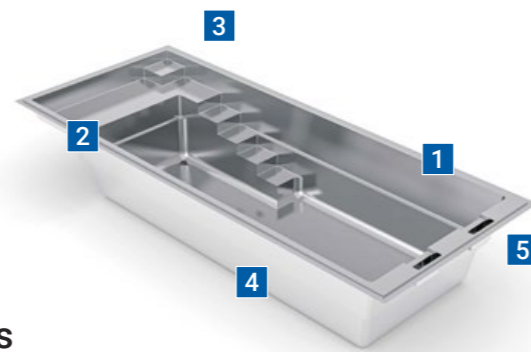

Modern Style
Compact Size

The Precision™

Exact, accurate and precise, The Precision™ checks every box for a backyard pool that delivers all the latest features. Inspired by European style and elevated by Australian ingenuity, this pool effortlessly takes contemporary design to a breathtaking new level.

With our patent pending High Water Line design, The Precision™ comes with dual weirs and hidden skimmer boxes that allow this pool to be almost filled with water and still skim debris off the water surface. Once paved, these dual weirs work double-time, hiding the skimmer boxes and presenting itself in class and style. Any leftover

debris simply disappears into the weirs. Backyards may be getting smaller, but our pool designs know no boundaries. The modern rectangular look of The Precision™ is the ideal partner for the expansive splash deck, next to which a single set of stairs leads you into the large swimming space, complete with a flat-bottom floor.

1. Unique High Waterline
2. Large Splash Deck
3. Generous Entry Steps
4. Flat-Bottom Floor
5. Dual Weir Hidden Skimmers