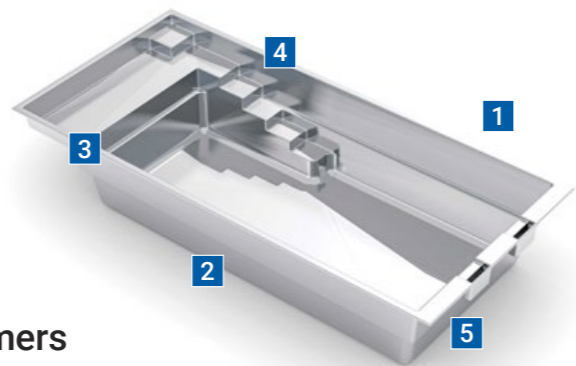

Modern Style
Compact Size

The Elite™

Sleek, versatile design with a unique high waterline and hidden dual weir skimmers.

The sleek and angular design of The Elite™ combines with flat depths cleverly maximizes the available swimspace. With a particularly wide shallow water zone at the front of the pool that provides

plenty of space splash around and relax in the water. A space-saving staircase integrated on the long side off from the ledge gently leads directly into the spacious swimming area.

1. Unique High Waterline
2. Flat-Bottom Floor
3. Large Splash Deck
4. Generous Entry Steps
5. Dual Weir Hidden Skimmers