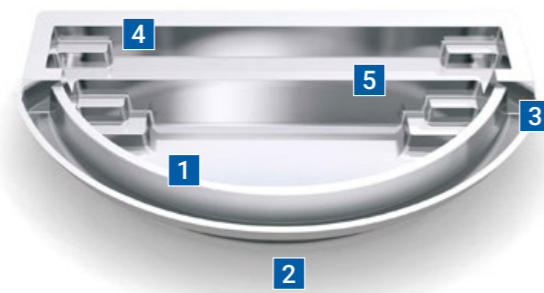

1. Optional Swim Jet System
2. Convenient Entry & Exit Steps
3. Spa Nook (jets optional)
4. Deep End Bench

*Measurements referenced herein are approximate and may vary due to enhancements in the manufacturing process made after publication. Measurements are from widest point on each side of outside edges and are provided as a guide. Please consult your Leisure Pools® Dealer for more detailed and most current information. Some measurements rounded.

Freeform Style
Medium Size

The Horizon™

Combining water, earth and nature, The Horizon™ is a unique design, truly unlike any other composite pool produced in the world today.

With a stunning wraparound infinity edge, you are invited to watch the water surface disappear into a beautiful panoramic view of your backyard. The infinity-edge has been designed with a recirculating water system in which water will flow over the top, then cascade into a built-in reservoir before being returned to the pool. A full-width bench provides seating in the water, where optional spa jets can be added to enhance your

experience. The flat-bottom floor is ideal whether you are looking to take a relaxing dip or play games with your friends and family. The Horizon™ will fit perfectly on awkward sloping sites or into a deck where a pool was thought impossible. This ingeniously created swimming pool incorporates patent pending design and innovation technologies to encapsulate the transition from in-ground to out-of-ground.

1. Infinity Edge Design

2. Flat-Bottom Pool

3. Built-In Catch Basin

4. Internal & External Steps

5. Submerged Bench Seating

*Measurements referenced herein are approximate and may vary due to enhancements in the manufacturing process made after publication. Measurements are from widest point on each side of outside edges and are provided as a guide. Please consult your Leisure Pools® Dealer for more detailed and most current information. Some measurements rounded.