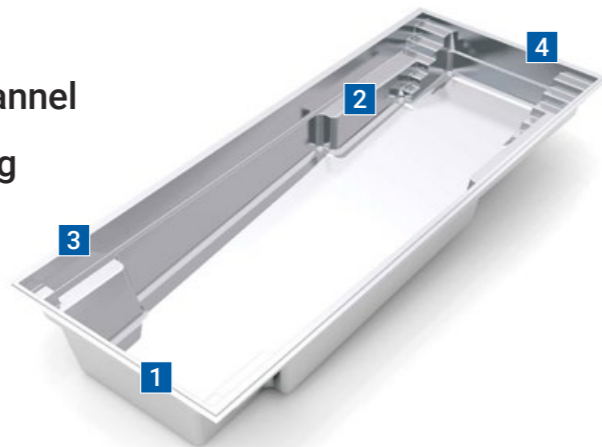

Modern Style
Large Size

The Supreme™

More than just a space for fun and games, this sleek, rectangular pool pulls out all the functionality stops in legendary style. It may very well just become the highlight of your outdoor living space.

Even with spacious bench seating running along the side of the pool, the expansive swimming corridor of The Supreme™ still offers the necessary space to enjoy a leisurely swim or challenging laps. The deep end swim-out gives you a great place to catch your breath, and the entry and exit steps on each side provide convenient access for everyone.

1. Unobstructed Swim Channel
2. Generous Bench Seating
3. Swim-Out Ledges
4. Entry & Exit Steps

*Measurements referenced herein are approximate and may vary due to enhancements in the manufacturing process made after publication. Measurements are from widest point on each side of outside edges and are provided as a guide. Please consult your Leisure Pools® Dealer for more detailed and most current information. Some measurements rounded.