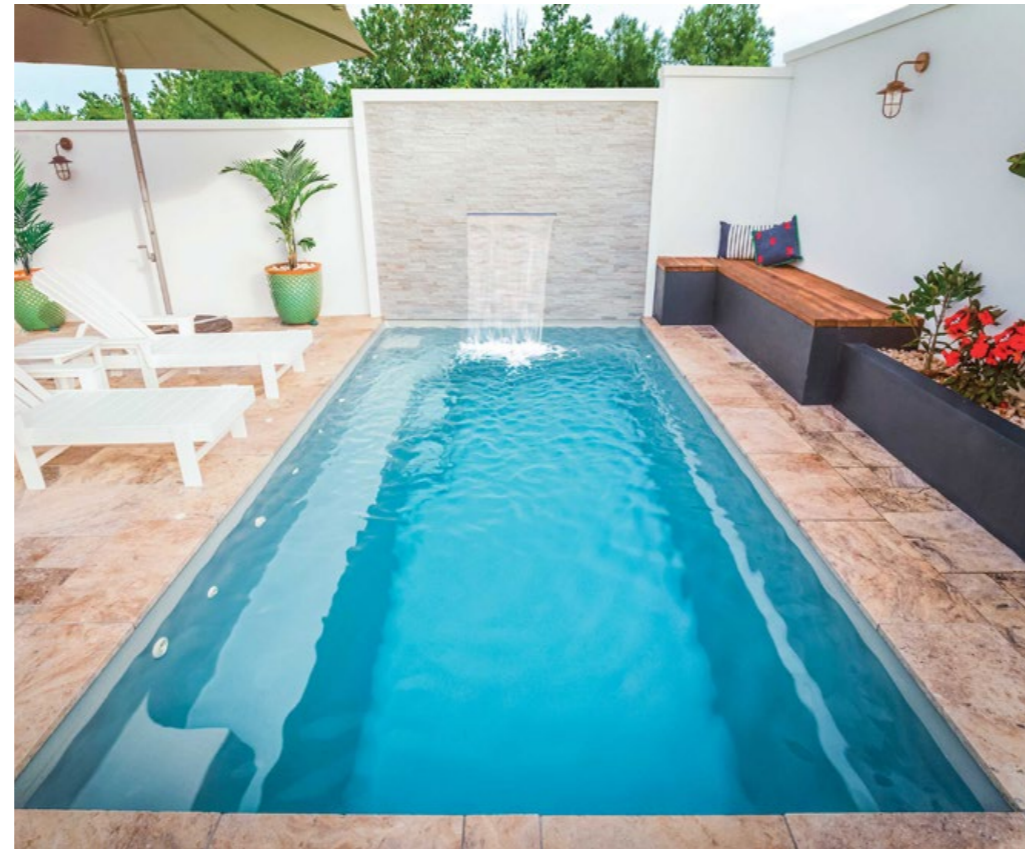

Ebony Blue™

A bold, dramatic and showcase color. Like a mood ring in the sun, light reflects off the surface of your pool in a stunning display of contemporary style and modern design.

Graphite Grey™

Sparkles shine against a deep grey, producing an exuberant stamp on what many consider the "traditional" pool color. It delivers a classic but contemporary tone.