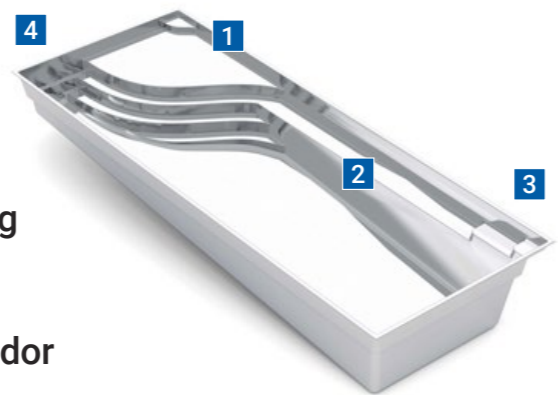

40' Size

length: 40' 0" width: 15' 6"
shallow: 3' 6" depth: 6' 5"

35' Size

length: 35' 0" width: 15' 6"
shallow: 3' 8" depth: 6' 1"

30' Size

length: 30' 0" width: 15' 6"
shallow: 3' 6" depth: 5' 8"

1. Generous Splash Deck
2. Full-Length Bench Seating
3. Deep End Steps
4. Unobstructed Swim Corridor

*Measurements referenced herein are approximate and may vary due to enhancements in the manufacturing process made after publication. Measurements are from widest point on each side of outside edges and are provided as a guide. Please consult your Leisure Pools® Dealer for more detailed and most current information. Some measurements rounded.