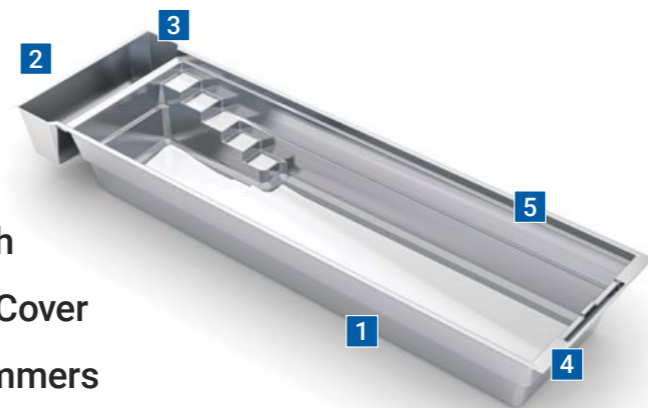

Modern Style
Large Size

The Elegance™

The Elegance™ pulls out all the stops: ultra modern square corners, a bold design and clean, crisp lines. As one of the most in-demand designs in the world, this pool is a perfect blend of form and function where sophistication and refinement reside.