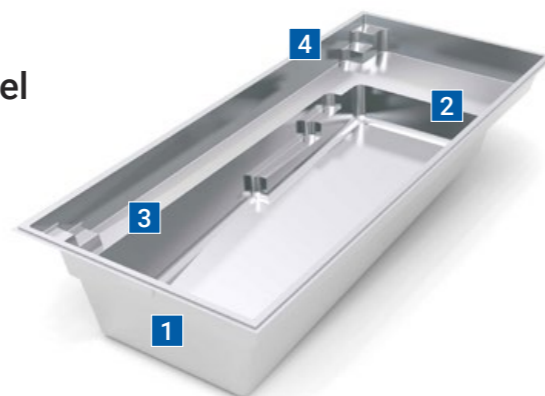

1. Unobstructed Swim Channel
2. Full-Length Bench Seat
3. Entry & Exit Steps

*Measurements referenced herein are approximate and may vary due to enhancements in the manufacturing process made after publication. Measurements are from widest point on each side of outside edges and are provided as a guide. Please consult your Leisure Pools® Dealer for more detailed and most current information. Some measurements rounded.

Modern Style
Medium Size

The Reflection™ with Splash Deck

This highly popular pool model takes on many forms in terms of available options. This one comes with a long splash deck nestled into the shallow end, giving your family the ideal spot for relaxation and fun.

31' Size

length: 31' 0" width: 12' 5"
shallow: 4' 2" depth: 5' 8"

28' Size

length: 28' 0" width: 12' 5"
shallow: 4' 2" depth: 5' 5"

This celebrated splash deck is a great addition to The Reflection™ pool. It not only makes it more visually stunning, but it also creates a versatile space for a variety of pool-related activities. Additionally, the splash deck can be

1. Unobstructed Swim Channel
2. Generous Splash Deck
3. Full-Length Bench Seat
4. Entry & Exit Steps

*Measurements referenced herein are approximate and may vary due to enhancements in the manufacturing process made after publication. Measurements are from widest point on each side of outside edges and are provided as a guide. Please consult your Leisure Pools® Dealer for more detailed and most current information. Some measurements rounded.