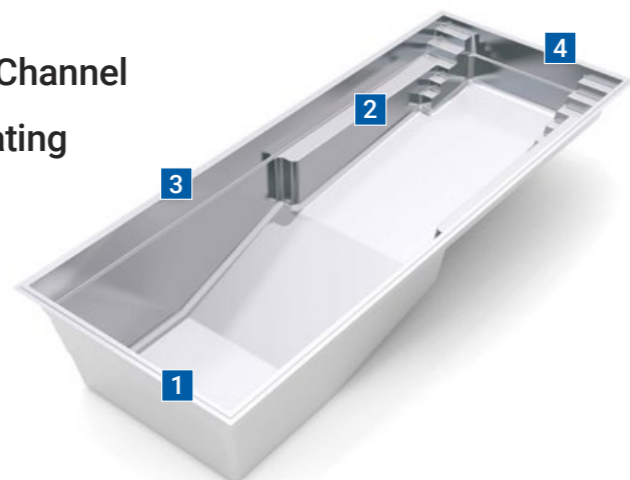

Modern Style
XL Size

The Infinity™

If water is the source of life, then The Infinity™ is sure to invigorate you. From its grand entry to its incredible deep end depths, this classic rectangular design will fit seamlessly into your backyard oasis.

40' Size

length: 40' 0" width: 15' 6"
shallow: 4' 0" depth: 8' 0"

This is where "spa" meets "ahhh." The large bench seats situated on either side of the shallow end can easily accommodate optional spa jets. This creates a unique water feature and a relaxing place to just sit and enjoy the view. The unobstructed swim channel

down the pool's length encourages a challenging work out, further enhanced by eight feet of deep, plunging depths. With forty feet of length, both fitness and fun can be found here, making The Infinity™ a wonderful place to host family and friends.

1. Unobstructed Swim Channel
2. Generous Bench Seating
3. Plunging Depths
4. Entry & Exit Steps

*Measurements referenced herein are approximate and may vary due to enhancements in the manufacturing process made after publication. Measurements are from widest point on each side of outside edges and are provided as a guide. Please consult your Leisure Pools® Dealer for more detailed and most current information. Some measurements rounded.