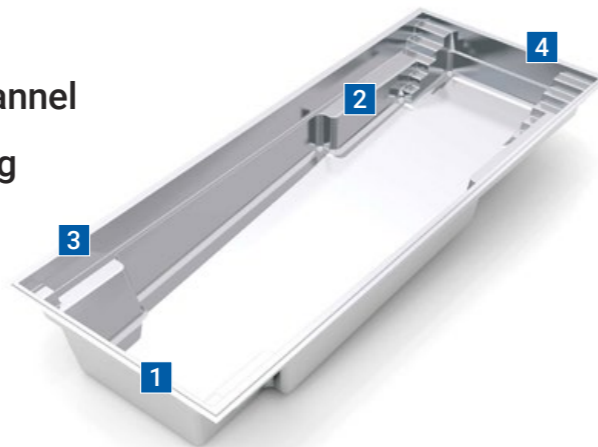

Modern Style
Large Size

The Supreme™

More than just a space for fun and games, this sleek, rectangular pool pulls out all the functionality stops in legendary style. It may very well just become the highlight of your outdoor living space.

Even with spacious bench seating running along the side of the pool, the expansive swimming corridor of The Supreme™ still offers the necessary space to enjoy a leisurely swim or challenging laps. The deep end swim-out gives you a great place to catch your breath, and the entry and exit steps on each side provide convenient access for everyone.

1. Unobstructed Swim Channel
2. Generous Bench Seating
3. Swim-Out Ledges
4. Entry & Exit Steps

*Measurements referenced herein are approximate and may vary due to enhancements in the manufacturing process made after publication. Measurements are from widest point on each side of outside edges and are provided as a guide. Please consult your Leisure Pools® Dealer for more detailed and most current information. Some measurements rounded.