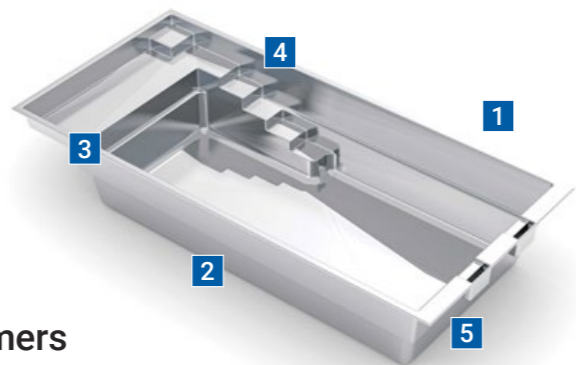

Modern Style
Compact Size

The Elite™

Sleek, versatile design with a unique high waterline and hidden dual weir skimmers.

The sleek and angular design of The Elite™ combines with flat depths cleverly maximizes the available swimspace. With a particularly wide shallow water zone at the front of the pool that provides

plenty of space splash around and relax in the water. A space-saving staircase integrated on the long side off from the ledge gently leads directly into the spacious swimming area.

1. Unique High Waterline
2. Flat-Bottom Floor
3. Large Splash Deck
4. Generous Entry Steps
5. Dual Weir Hidden Skimmers