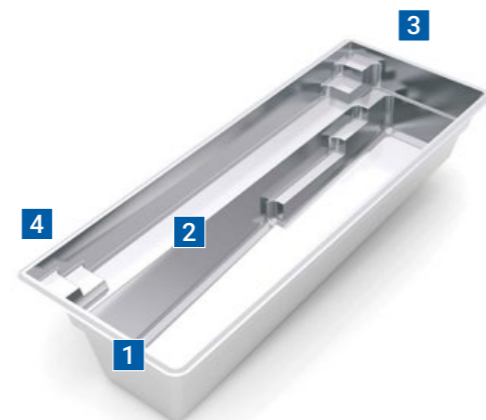

Modern Style
Medium Size

The Harmony™

For those who prefer a more polished and sleek presentation, The Harmony™ is a popular design with its ability to seamlessly blend in with its environment while fashionably standing out.

This simple, rectangular pool boasts a sleek, modern design. The spacious bench that spans the entire length of the pool offers easy access to the entry/exit steps leading down into the pool. With the intentional design of the full-length bench and steps on one side of the pool, the deepest part can be furthest away

from the foundation of the home. As a result, The Harmony™ can accommodate even smaller backyards with its ability to be installed closer to the home. The deeper design, enhanced with an end-to-end swim channel, provides a comfortable swim for even the tallest of people.

26' Size

length: 26' 3" width: 9' 6"
shallow: 4' 3" depth: 5' 9"

23' Size

length: 23' 0" width: 9' 6"
shallow: 4' 3" depth: 5' 7"

20' Size

length: 19' 8" width: 9' 6"
shallow: 4' 3" depth: 5' 4"

16' Size

length: 16' 5" width: 9' 6"
shallow: 4' 3" depth: 5' 2"

1. End-to-End Swim Channel
2. Spacious Bench Seating
3. Entry & Exit Steps
4. Deep End Step