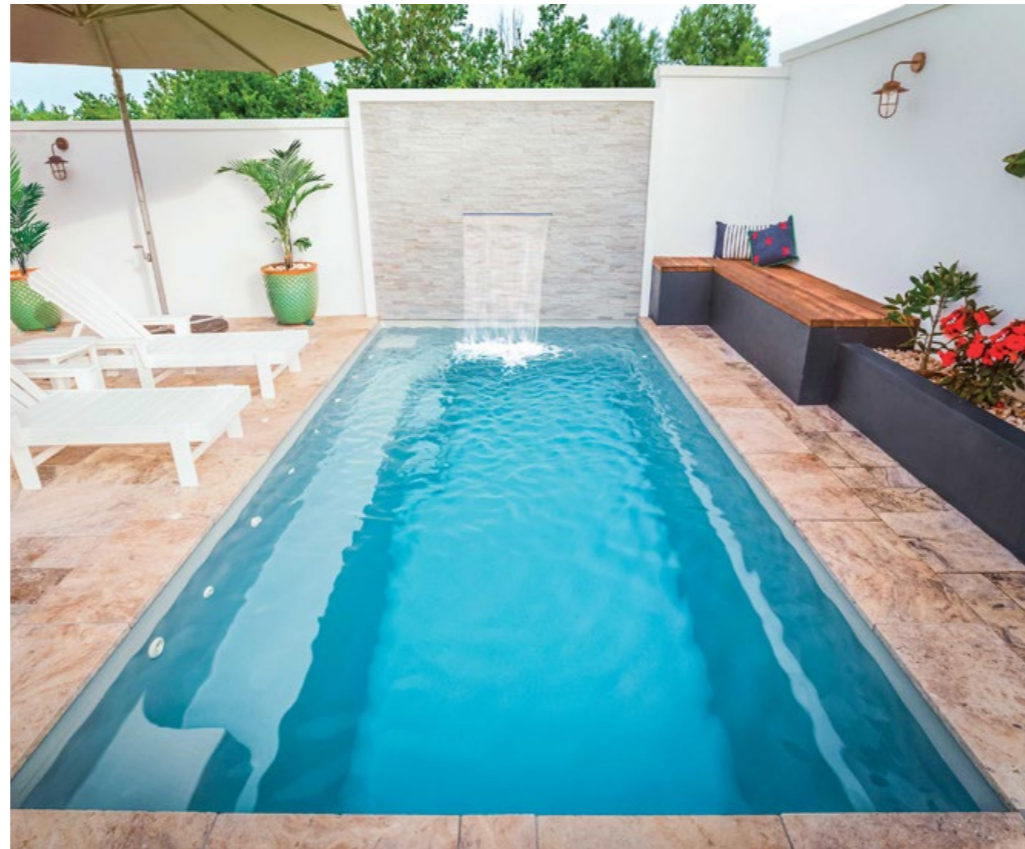

Silver Grey™

This color provides a very natural look to your pool, with soft, balanced tones within its lighter grey background. It is our homage to pristine beachside waters.

Shimmer Sky™

Make a lasting impression on your backyard with Shimmer Sky. Its inherent shine and sparkle set the tone for an unforgettable day at the pool.