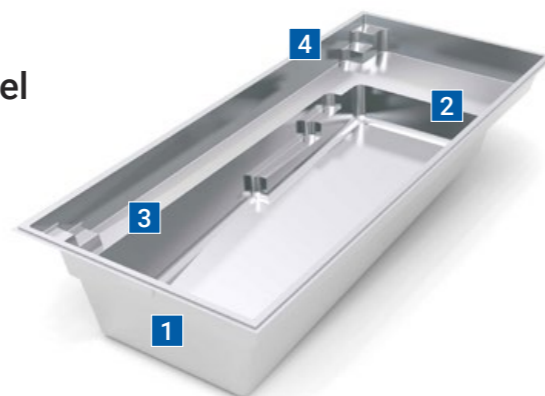

Modern Style
Medium Size

The Reflection™ with Splash Deck

This highly popular pool model takes on many forms in terms of available options. This one comes with a long splash deck nestled into the shallow end, giving your family the ideal spot for relaxation and fun.

31' Size

length: 31' 0" width: 12' 5"
shallow: 4' 2" depth: 5' 8"

28' Size

length: 28' 0" width: 12' 5"
shallow: 4' 2" depth: 5' 5"

This celebrated splash deck is a great addition to The Reflection™ pool. It not only makes it more visually stunning, but it also creates a versatile space for a variety of pool-related activities. Additionally, the splash deck can be

transformed into an exciting water feature. Just add some bubbler jets in the floor and let the show begin! It's no secret The Reflection™ with Splash Deck makes what is an already outstanding pool that much better.

1. Unobstructed Swim Channel
2. Generous Splash Deck
3. Full-Length Bench Seat
4. Entry & Exit Steps