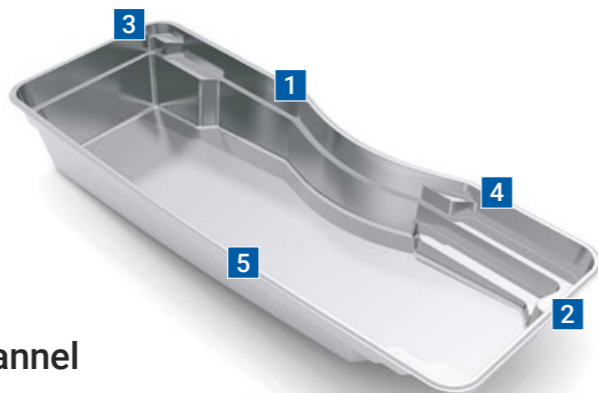

The Moroccan™

Generously sized, uniquely stylish. This pool offers the incorporated features of multiple entry points, swimouts, optional spa jets and a clever focal point that push the limits of composite pools.

Instead of just one entry point, The Moroccan™ provides three — two near the shallow end, located on either side of the pool, and one in the deep area. With the convenience of always having an entry/exit point nearby, this allows for versatility of pool placement in relation to your house or outside entertainment area. The Moroccan™ provides ample seating areas around the pool with a

swimout bench and step at the deep end, as well as a generous corner seating area at the shallow end. Optional spa jets and seat aeration may be installed, making this the perfect spot to sit back and relax. The Moroccan™ is a spacious pool with room for the whole family and comes in multiple sizes. Whether playing games, swimming laps or just cooling off, this pool will suit all your needs.

38' Size

length: 38' 5" width: 14' 6"
shallow: 3' 9" depth: 6' 2"

34' Size

length: 34' 0" width: 14' 6"
shallow: 3' 9" depth: 5' 11"

31' Size

length: 31' 0" width: 14' 6"
shallow: 3' 9" depth: 5' 8"

27' Size

length: 27' 0" width: 13' 6"
shallow: 3' 9" depth: 5' 5"

1. Central Feature Curve
2. Spa Nook (jets optional)
3. Deep End Swim-Out
4. Entry & Exit Steps
5. Unobstructed Swim Channel

*Measurements referenced herein are approximate and may vary due to enhancements in the manufacturing process made after publication. Measurements are from widest point on each side of outside edges and are provided as a guide. Please consult your Leisure Pools® Dealer for more detailed and most current information. Some measurements rounded.