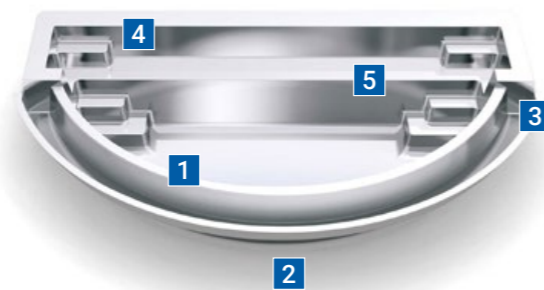

# The Horizon™

Combining water, earth and nature, The Horizon™ is a unique design, truly unlike any other composite pool produced in the world today.

With a stunning wraparound infinity edge, you are invited to watch the water surface disappear into a beautiful panoramic view of your backyard. The infinity-edge has been designed with a recirculating water system in which water will flow over the top, then cascade into a built-in reservoir before being returned to the pool. A full-width bench provides seating in the water, where optional spa jets can be added to enhance your

experience. The flat-bottom floor is ideal whether you are looking to take a relaxing dip or play games with your friends and family. The Horizon™ will fit perfectly on awkward sloping sites or into a deck where a pool was thought impossible. This ingeniously created swimming pool incorporates patent pending design and innovation technologies to encapsulate the transition from in-ground to out-of-ground.

1. Infinity Edge Design

2. Flat-Bottom Pool

3. Built-In Catch Basin

4. Internal & External Steps

5. Submerged Bench Seating

\*Measurements referenced herein are approximate and may vary due to enhancements in the manufacturing process made after publication. Measurements are from widest point on each side of outside edges and are provided as a guide. Please consult your Leisure Pools® Dealer for more detailed and most current information. Some measurements rounded.