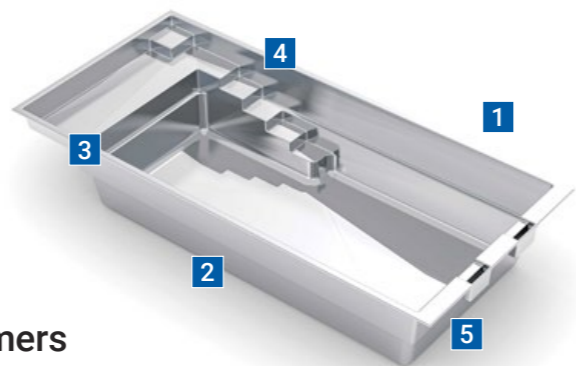

Modern Style
Compact Size

The Elite™

Sleek, versatile design with a unique high waterline and hidden dual weir skimmers.

30' Size

length: 30' 0" width: 12' 6"
flat-bottom depth: 5' 0"

26' Size

length: 26' 5" width: 12' 6"
flat-bottom depth: 5' 0"

The sleek and angular design of The Elite™ combines with flat depths cleverly maximizes the available swimspace. With a particularly wide shallow water zone at the front of the pool that provides

plenty of space splash around and relax in the water. A space-saving staircase integrated on the long side off from the ledge gently leads directly into the spacious swimming area.

1. Unique High Waterline
2. Flat-Bottom Floor
3. Large Splash Deck
4. Generous Entry Steps
5. Dual Weir Hidden Skimmers