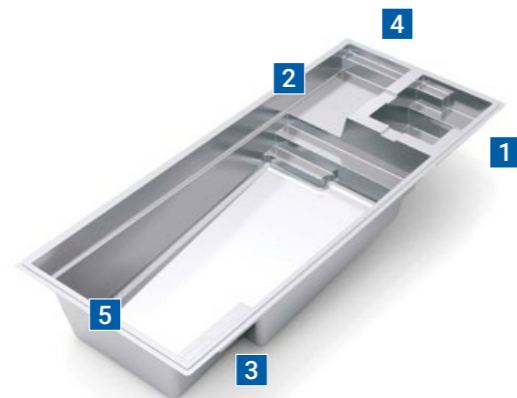

Modern Style
Medium Size

The Limitless™

An exciting version of The Ultimate™ in terms of desirable features, this pool is built with a reduction in width, making it the ideal choice for smaller backyards. The Limitless™ knows no bounds, however, in terms of the luxurious swimming experience it will give you.

Headlining the list of amazing features is the full-sized, built-in spa, which is seamlessly integrated into the overall body of the pool. You can choose to operate the spa through the pool's filtration system or through a separate filtration and heating system. Further, the spa comes with unique overflow channels with two spillover ledges, creating an eye-catching waterfall effect. The Limitless™ also comes equipped with a spacious splash deck, ideal

for fun and play for the younger kids. Plus, with its broad entry step into the splash deck and then another step leading from the splash deck into the pool, entry and exit from the water has never been easier. The deep end of the pool allows even the tallest of swimmers to enjoy a great workout. All around, this pool invites fitness, fun, and relaxation in one great package.

1. Built-In Spa
2. Integrated Splash Deck
3. Swim-Out Bench
4. Entry & Exit Steps
5. Narrow Width