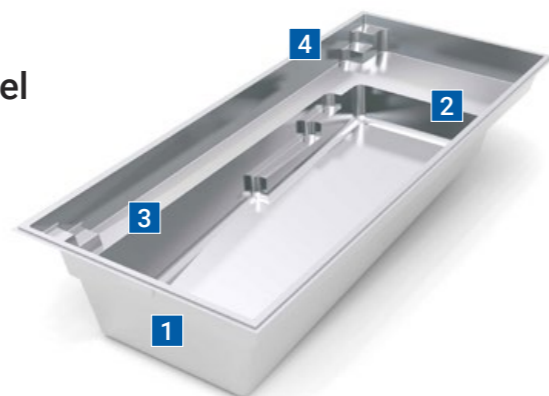

Modern Style
Medium Size

The Reflection™ with Splash Deck

This highly popular pool model takes on many forms in terms of available options. This one comes with a long splash deck nestled into the shallow end, giving your family the ideal spot for relaxation and fun.

31' Size

length: 31' 0" width: 12' 5"
shallow: 4' 2" depth: 5' 8"

28' Size

length: 28' 0" width: 12' 5"
shallow: 4' 2" depth: 5' 5"

This celebrated splash deck is a great addition to The Reflection™ pool. It not only makes it more visually stunning, but it also creates a versatile space for a variety of pool-related activities. Additionally, the splash deck can be

transformed into an exciting water feature. Just add some bubbler jets in the floor and let the show begin! It's no secret The Reflection™ with Splash Deck makes what is an already outstanding pool that much better.

1. Unobstructed Swim Channel
2. Generous Splash Deck
3. Full-Length Bench Seat
4. Entry & Exit Steps