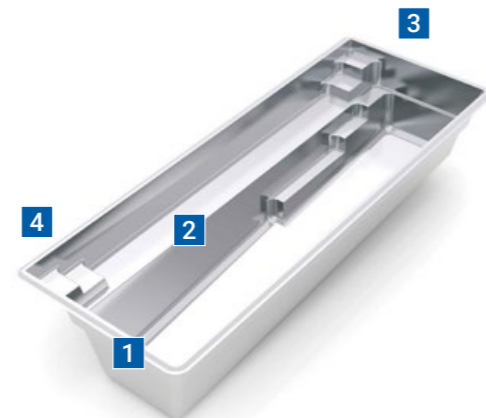

Modern Style
Medium Size

The Harmony™

For those who prefer a more polished and sleek presentation, The Harmony™ is a popular design with its ability to seamlessly blend in with its environment while fashionably standing out.

This simple, rectangular pool boasts a sleek, modern design. The spacious bench that spans the entire length of the pool offers easy access to the entry/exit steps leading down into the pool. With the intentional design of the full-length bench and steps on one side of the pool, the deepest part can be furthest away

from the foundation of the home. As a result, The Harmony™ can accommodate even smaller backyards with its ability to be installed closer to the home. The deeper design, enhanced with an end-to-end swim channel, provides a comfortable swim for even the tallest of people.

26' Size

length: 26' 3" width: 9' 6"
shallow: 4' 3" depth: 5' 9"

23' Size

length: 23' 0" width: 9' 6"
shallow: 4' 3" depth: 5' 7"

20' Size

length: 19' 8" width: 9' 6"
shallow: 4' 3" depth: 5' 4"

16' Size

length: 16' 5" width: 9' 6"
shallow: 4' 3" depth: 5' 2"

1. End-to-End Swim Channel
2. Spacious Bench Seating
3. Entry & Exit Steps
4. Deep End Step