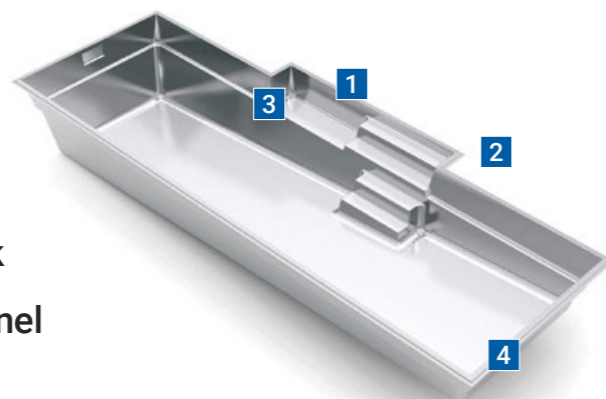

The Elegance™

The Elegance™ pulls out all the stops: ultra modern square corners, a bold design and clean, crisp lines. As one of the most in-demand designs in the world, this pool is a perfect blend of form and function where sophistication and refinement reside.

Keeping pace with the demand for modern design, The Elegance™ is a decided showstopper with its stunning visual appeal and optimized functionality. With an unobstructed swimming corridor, avid swimmers can comfortably make full use of the space without crowding those who choose to relax in the generous seating area.

Optional spa jets could luxuriously transform this seating space into a relaxing spa area. By integrating the entry/exit steps to the side of the swimming corridor, the area inside the pool is fully maximized. Further, The Elegance™ comes in a variety of sizes to accommodate most any backyard setting.

1. Extended Entry
2. Entry & Exit Steps
3. Bench Seat & Spa Nook
4. End-to-End Swim Channel