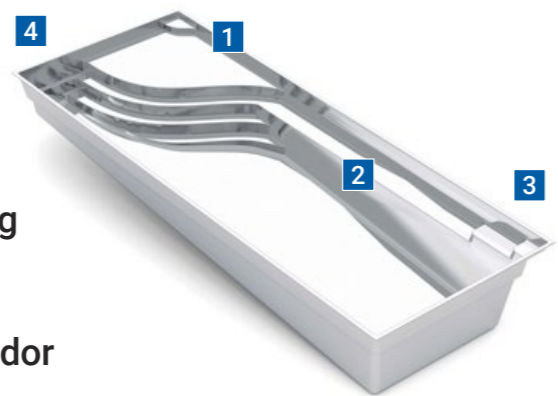

Modern Style
Large Size

The Wave™

It's time to refresh your soul. The Wave™ invites you to relax and unwind. It's time to get into that flip flop state of mind. Sometimes the best thing to do is absolutely nothing at all.

With so many seating options and relaxation stations, The Wave™ has plenty of room for the whole gang. Soak up the sun on the spacious tanning ledge, which offers plenty of opportunities to safely enter and exit the pool. The larger, shallow end walk-in steps easily accommodate swimmers of all abilities

as they access or leave the pool. The extended bench can become a cozy nook for reading a book, and the large, wraparound bench in the deep end offers ample seating for the more active swimmers to relax after a good workout or a fun day of playing games in the wide-open swimming space.

40' Size

length: 40' 0" width: 15' 6"
shallow: 3' 6" depth: 6' 5"

35' Size

length: 35' 0" width: 15' 6"
shallow: 3' 8" depth: 6' 1"

30' Size

length: 30' 0" width: 15' 6"
shallow: 3' 6" depth: 5' 8"

1. Generous Splash Deck
2. Full-Length Bench Seating
3. Deep End Steps
4. Unobstructed Swim Corridor

*Measurements referenced herein are approximate and may vary due to enhancements in the manufacturing process made after publication. Measurements are from widest point on each side of outside edges and are provided as a guide. Please consult your Leisure Pools® Dealer for more detailed and most current information. Some measurements rounded.