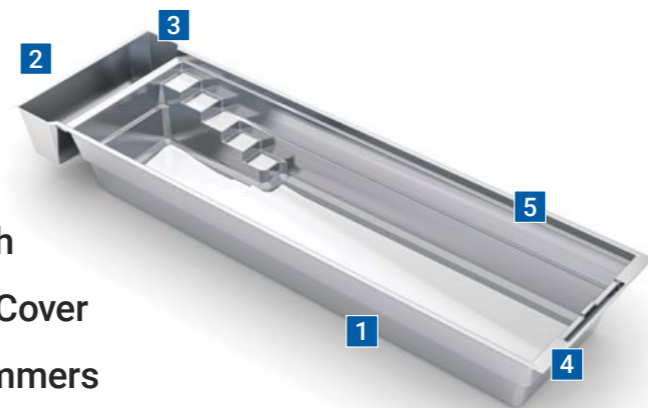

Modern Style
Compact Size

The Linear™ with Cover

Slim design with a unique high waterline and hidden dual weir skimmers.

Like The Cube™, The Linear™ has a uniquely high waterline with a minimalist design. With a water depth of nearly five feet and a slim width of just under eleven feet, it is ideal for properties where space is at a premium. The optional stone or composite bench mounted below the

water surface serves not only as a relaxation and rest area but also as storage space for the electrically operated pool cover which is located underneath. The Linear™ has a high waterline for a unique aesthetic appeal.

36' Size

length: 36' 0" width: 11' 3"
flat-bottom depth: 4' 11"

33' Size

length: 33' 0" width: 11' 3"
flat-bottom depth: 4' 11"

30' Size

length: 29' 7" width: 11' 3"
flat-bottom depth: 4' 11"

26' Size

length: 26' 3" width: 11' 3"
flat-bottom depth: 4' 11"

23' Size

length: 23' 0" width: 11' 3"
flat-bottom depth: 4' 11"

20' Size

length: 19' 9" width: 11' 3"
flat-bottom depth: 4' 11"

*Some measurements rounded.

1. Flat-Bottom Floor
2. Submerged Top Bench
3. Built-In Area for Auto Cover
4. Dual Weir Hidden Skimmers
5. Unique High Waterline