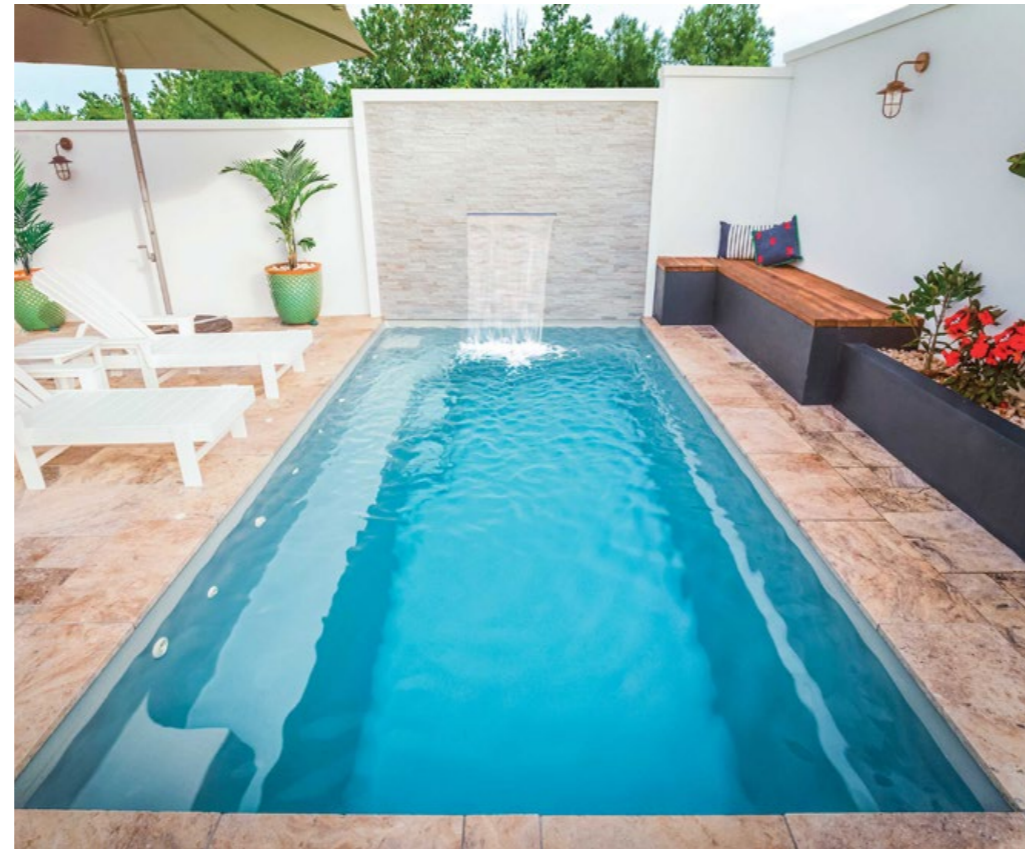

Silver Grey™

This color provides a very natural look to your pool, with soft, balanced tones within its lighter grey background. It is our homage to pristine beachside waters.

Shimmer Sky™

Make a lasting impression on your backyard with Shimmer Sky. Its inherent shine and sparkle set the tone for an unforgettable day at the pool.