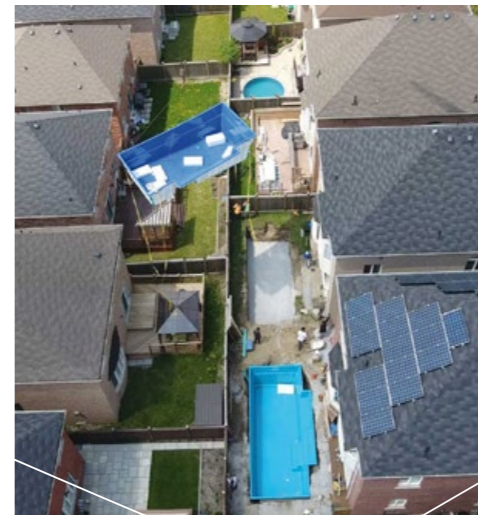

A global footprint with local support.

When you do the math, it just adds up. With a global footprint spanning 23 countries and 150,000+ pool installations worldwide, we continue to have a strong presence throughout the world. As a result, our presence reaches you wherever you are. With a network of 500+ independent Leisure Pools® Dealers, you can start your life of leisure experience no matter where you live. When we brought our product to North America from Australia, we continued to grow exponentially and now operate the largest

manufacturing facility in the world in Knoxville, Tennessee. Our growth is not just determined by our size and reach, however. We are also committed to growth when it comes to building high quality pools through our design and manufacturing processes. Our brand is built on new designs and new innovations. Our brand is also our experience and what we can offer you and your family. Beautiful pools deserve this caliber of attention. We invite you to bring the legacy of this tradition to your home.

500+

Independent Dealers
In Network

23

Countries are Swimming
in Quality and Style

150k+

Pools Delivered Around
the World