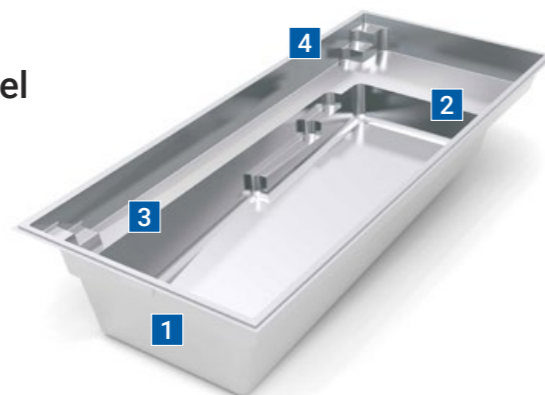

1. Unobstructed Swim Channel
2. Full-Length Bench Seat
3. Entry & Exit Steps

*Measurements referenced herein are approximate and may vary due to enhancements in the manufacturing process made after publication. Measurements are from widest point on each side of outside edges and are provided as a guide. Please consult your Leisure Pools® Dealer for more detailed and most current information. Some measurements rounded.

Modern Style
Medium Size

The Reflection™ with Splash Deck

This highly popular pool model takes on many forms in terms of available options. This one comes with a long splash deck nestled into the shallow end, giving your family the ideal spot for relaxation and fun.

31' Size

length: 31' 0" width: 12' 5"
shallow: 4' 2" depth: 5' 8"

28' Size

length: 28' 0" width: 12' 5"
shallow: 4' 2" depth: 5' 5"

This celebrated splash deck is a great addition to The Reflection™ pool. It not only makes it more visually stunning, but it also creates a versatile space for a variety of pool-related activities. Additionally, the splash deck can be

1. Unobstructed Swim Channel
2. Generous Splash Deck
3. Full-Length Bench Seat
4. Entry & Exit Steps

*Measurements referenced herein are approximate and may vary due to enhancements in the manufacturing process made after publication. Measurements are from widest point on each side of outside edges and are provided as a guide. Please consult your Leisure Pools® Dealer for more detailed and most current information. Some measurements rounded.