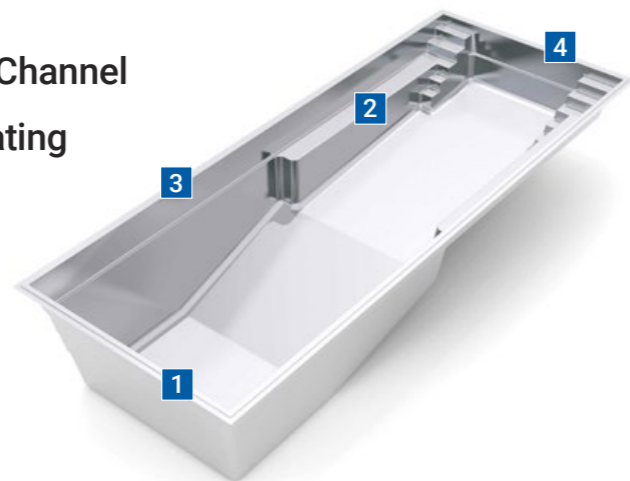

Modern Style
XL Size

The Infinity™

If water is the source of life, then The Infinity™ is sure to invigorate you. From its grand entry to its incredible deep end depths, this classic rectangular design will fit seamlessly into your backyard oasis.

40' Size

length: 40' 0" width: 15' 6"
shallow: 4' 0" depth: 8' 0"

This is where "spa" meets "ahhh." The large bench seats situated on either side of the shallow end can easily accommodate optional spa jets. This creates a unique water feature and a relaxing place to just sit and enjoy the view. The unobstructed swim channel

down the pool's length encourages a challenging work out, further enhanced by eight feet of deep, plunging depths. With forty feet of length, both fitness and fun can be found here, making The Infinity™ a wonderful place to host family and friends.

1. Unobstructed Swim Channel
2. Generous Bench Seating
3. Plunging Depths
4. Entry & Exit Steps

*Measurements referenced herein are approximate and may vary due to enhancements in the manufacturing process made after publication. Measurements are from widest point on each side of outside edges and are provided as a guide. Please consult your Leisure Pools® Dealer for more detailed and most current information. Some measurements rounded.