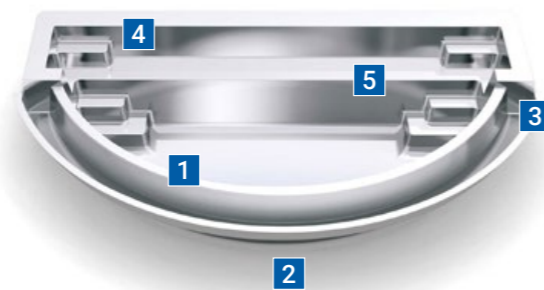

With a stunning wraparound infinity edge, you are invited to watch the water surface disappear into a beautiful panoramic view of your backyard. The infinity-edge has been designed with a recirculating water system in which water will flow over the top, then cascade into a built-in reservoir before being returned to the pool. A full-width bench provides seating in the water, where optional spa jets can be added to enhance your

experience. The flat-bottom floor is ideal whether you are looking to take a relaxing dip or play games with your friends and family. The Horizon™ will fit perfectly on awkward sloping sites or into a deck where a pool was thought impossible. This ingeniously created swimming pool incorporates patent pending design and innovation technologies to encapsulate the transition from in-ground to out-of-ground.

1. Infinity Edge Design

2. Flat-Bottom Pool

3. Built-In Catch Basin

4. Internal & External Steps

5. Submerged Bench Seating

*Measurements referenced herein are approximate and may vary due to enhancements in the manufacturing process made after publication. Measurements are from widest point on each side of outside edges and are provided as a guide. Please consult your Leisure Pools® Dealer for more detailed and most current information. Some measurements rounded.