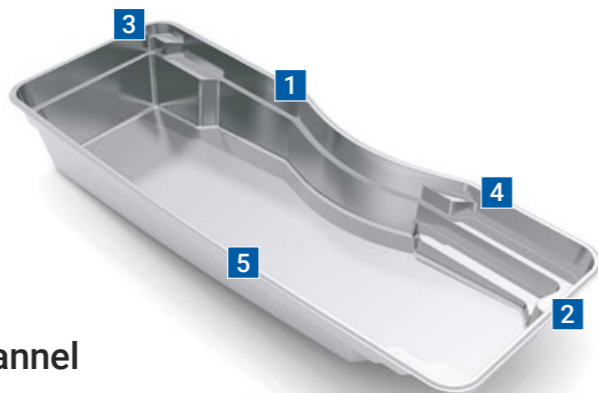

swimout bench and step at the deep end, as well as a generous corner seating area at the shallow end. Optional spa jets and seat aeration may be installed, making this the perfect spot to sit back and relax. The Moroccan™ is a spacious pool with room for the whole family and comes in multiple sizes. Whether playing games, swimming laps or just cooling off, this pool will suit all your needs.

38' Size

length: 38' 5" width: 14' 6"
shallow: 3' 9" depth: 6' 2"

34' Size

length: 34' 0" width: 14' 6"
shallow: 3' 9" depth: 5' 11"

31' Size

length: 31' 0" width: 14' 6"
shallow: 3' 9" depth: 5' 8"

27' Size

length: 27' 0" width: 13' 6"
shallow: 3' 9" depth: 5' 5"

1. Central Feature Curve
2. Spa Nook (jets optional)
3. Deep End Swim-Out
4. Entry & Exit Steps
5. Unobstructed Swim Channel

*Measurements referenced herein are approximate and may vary due to enhancements in the manufacturing process made after publication. Measurements are from widest point on each side of outside edges and are provided as a guide. Please consult your Leisure Pools® Dealer for more detailed and most current information. Some measurements rounded.