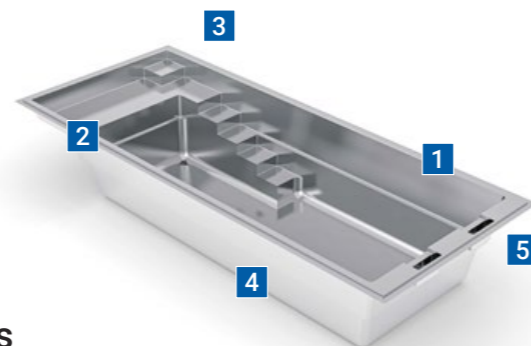

Modern Style
Compact Size

The Precision™

Exact, accurate and precise, The Precision™ checks every box for a backyard pool that delivers all the latest features. Inspired by European style and elevated by Australian ingenuity, this pool effortlessly takes contemporary design to a breathtaking new level.

With our patent pending High Water Line design, The Precision™ comes with dual weirs and hidden skimmer boxes that allow this pool to be almost filled with water and still skim debris off the water surface. Once paved, these dual weirs work double-time, hiding the skimmer boxes and presenting itself in class and style. Any leftover

debris simply disappears into the weirs. Backyards may be getting smaller, but our pool designs know no boundaries. The modern rectangular look of The Precision™ is the ideal partner for the expansive splash deck, next to which a single set of stairs leads you into the large swimming space, complete with a flat-bottom floor.

1. Unique High Waterline
2. Large Splash Deck
3. Generous Entry Steps
4. Flat-Bottom Floor
5. Dual Weir Hidden Skimmers