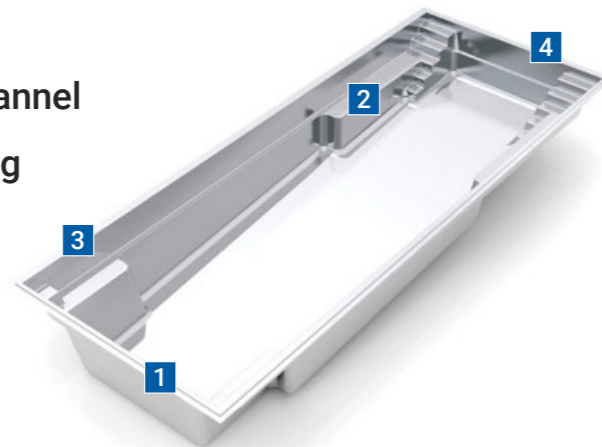

Modern Style
Large Size

The Supreme™

More than just a space for fun and games, this sleek, rectangular pool pulls out all the functionality stops in legendary style. It may very well just become the highlight of your outdoor living space.

Even with spacious bench seating running along the side of the pool, the expansive swimming corridor of The Supreme™ still offers the necessary space to enjoy a leisurely swim or challenging laps. The deep end swim-out gives you a great place to catch your breath, and the entry and exit steps on each side provide convenient access for everyone.

1. Unobstructed Swim Channel
2. Generous Bench Seating
3. Swim-Out Ledges
4. Entry & Exit Steps

*Measurements referenced herein are approximate and may vary due to enhancements in the manufacturing process made after publication. Measurements are from widest point on each side of outside edges and are provided as a guide. Please consult your Leisure Pools® Dealer for more detailed and most current information. Some measurements rounded.