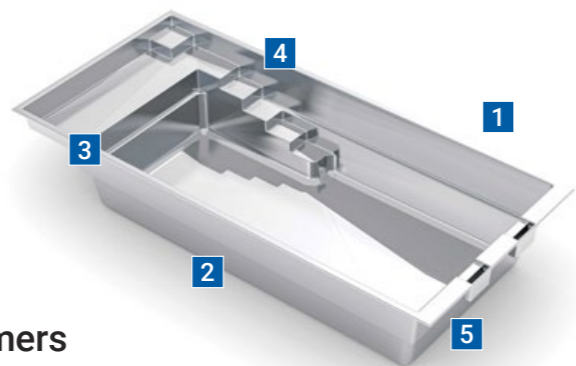

Modern Style
Compact Size

The Elite™

Sleek, versatile design with a unique high waterline and hidden dual weir skimmers.

The sleek and angular design of The Elite™ combines with flat depths cleverly maximizes the available swimspace. With a particularly wide shallow water zone at the front of the pool that provides

plenty of space splash around and relax in the water. A space-saving staircase integrated on the long side off from the ledge gently leads directly into the spacious swimming area.

1. Unique High Waterline
2. Flat-Bottom Floor
3. Large Splash Deck
4. Generous Entry Steps
5. Dual Weir Hidden Skimmers