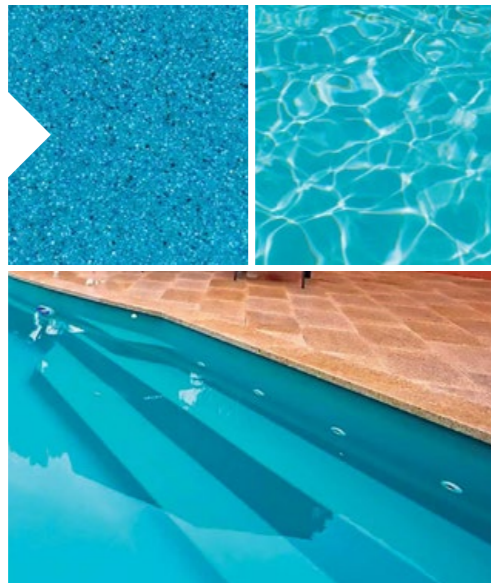

Aquamarine™

Tropical tones combine to promote an environment that is unique and adventurous, providing a stunning complement to exciting landscaping design options.