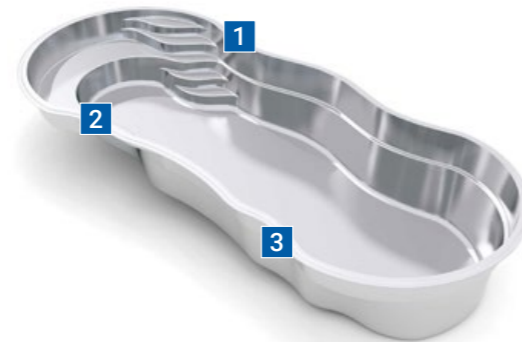

35' Size

length: 34' 0" width: 14' 6"
shallow: 3' 11" depth: 5' 10"

30' Size

length: 30' 3" width: 14' 0"
shallow: 3' 10" depth: 5' 7"

27' Size

length: 26' 7" width: 12' 4"
shallow: 3' 11" depth: 5' 4"

1. Large Entry & Exit Steps
2. Wraparound Bench
3. Deep End Swim-Out