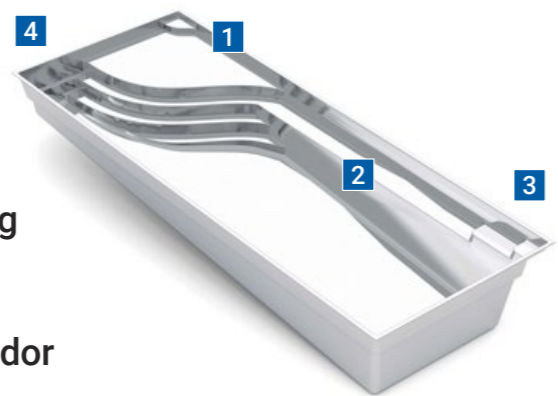

40' Size

length: 40' 0" width: 15' 6"
shallow: 3' 6" depth: 6' 5"

35' Size

length: 35' 0" width: 15' 6"
shallow: 3' 8" depth: 6' 1"

30' Size

length: 30' 0" width: 15' 6"
shallow: 3' 6" depth: 5' 8"

1. Generous Splash Deck
2. Full-Length Bench Seating
3. Deep End Steps
4. Unobstructed Swim Corridor

*Measurements referenced herein are approximate and may vary due to enhancements in the manufacturing process made after publication. Measurements are from widest point on each side of outside edges and are provided as a guide. Please consult your Leisure Pools® Dealer for more detailed and most current information. Some measurements rounded.