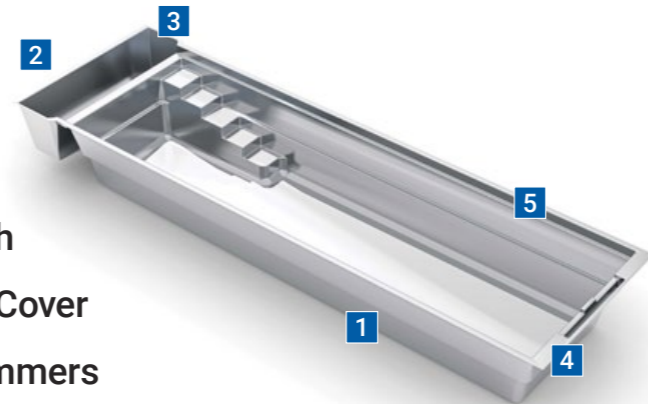

Modern Style
Large Size

The Elegance™

The Elegance™ pulls out all the stops: ultra modern square corners, a bold design and clean, crisp lines. As one of the most in-demand designs in the world, this pool is a perfect blend of form and function where sophistication and refinement reside.