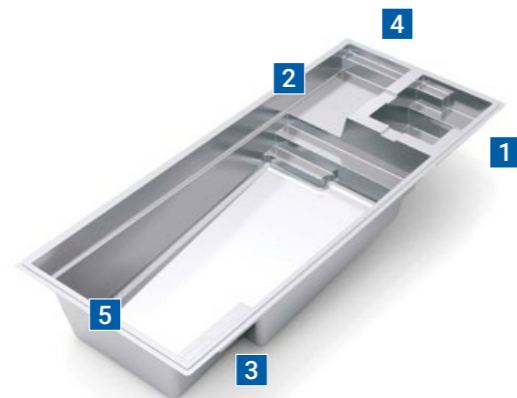

Modern Style
Medium Size

The Limitless™

An exciting version of The Ultimate™ in terms of desirable features, this pool is built with a reduction in width, making it the ideal choice for smaller backyards. The Limitless™ knows no bounds, however, in terms of the luxurious swimming experience it will give you.

Headlining the list of amazing features is the full-sized, built-in spa, which is seamlessly integrated into the overall body of the pool. You can choose to operate the spa through the pool's filtration system or through a separate filtration and heating system. Further, the spa comes with unique overflow channels with two spillover ledges, creating an eye-catching waterfall effect. The Limitless™ also comes equipped with a spacious splash deck, ideal

for fun and play for the younger kids. Plus, with its broad entry step into the splash deck and then another step leading from the splash deck into the pool, entry and exit from the water has never been easier. The deep end of the pool has a convenient swim-out bench and entry/exit steps. The depth of the pool allows even the tallest of swimmers to enjoy a great workout. All around, this pool invites fitness, fun, and relaxation in one great package.

1. Built-In Spa
2. Integrated Splash Deck
3. Swim-Out Bench
4. Entry & Exit Steps
5. Narrow Width