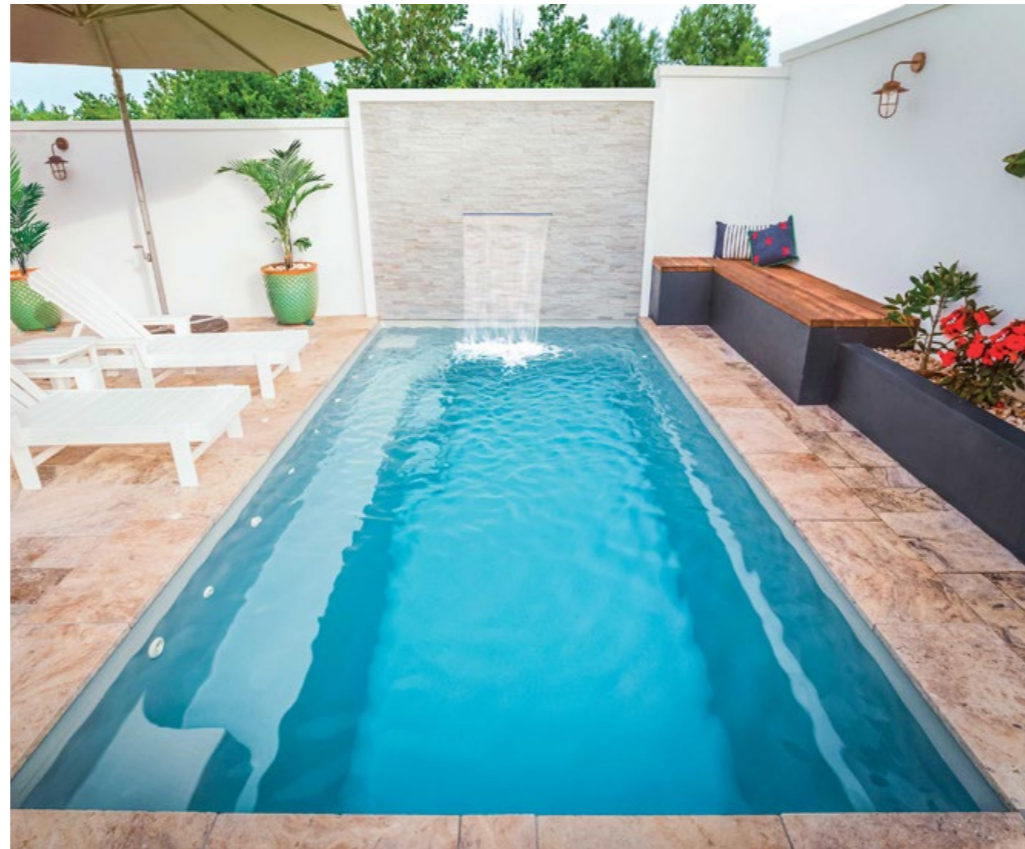

Silver Grey™

This color provides a very natural look to your pool, with soft, balanced tones within its lighter grey background. It is our homage to pristine beachside waters.