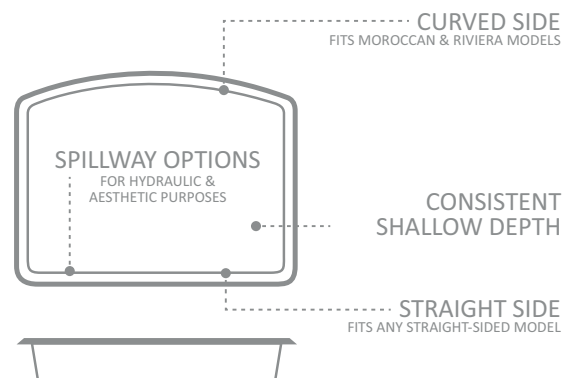

Opal™ Tanning Ledge in Crystal Blue

The Leisure Pools® Opal™ Tanning Ledge serves as the ultimate addition to any Leisure Pools® swimming pool. This versatile ledge maintains a shallow, consistent depth, providing an ideal place to bask in the sun or a safe area for young children to play.

Leisure Pools® designers created this ledge to have both a curved side and a straight side so that it would complement almost any style pool within the Leisure Pools® range while also enhancing your experience by providing an additional lounge area with a solid, stable depth.

The Opal™ Tanning Ledge offers you more ways customize your backyard, not only with the addition of different water features, but also lets you choose the width and placement of your spill overs. Since the Opal™ Tanning Ledge has a natural spillover, you are now able to enjoy the beauty and calming sounds of cascading water.

LENGTH	WIDTH	DEPTH
10' 5"	7' 10"	1' 0"

\*Some measurements rounded