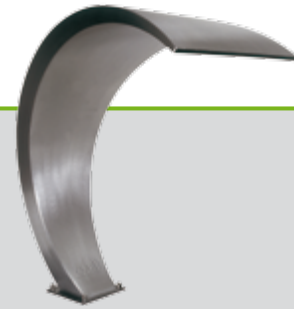

provide the optical highlight for every pool. Decades of experience in the development and perfection of water curtain systems stand behind the perfect **fluvo**® curtain. Using high-tech carbon fibre, **fluvo**® manufactures the, most beautiful’ of the beauties: with its sleek base and its wide opening, cobra® carbon is a fantastic water curtain for any pool.

## COBRA® WATER CURTAINS

### cobra® stainless steel

cobra® mini  
 ± 15.8" × 9.8"  
 Flow: 106 gpm

cobra® midi  
 ± 23.6" × 14.8"  
 Flow: 106 gpm

cobra® maxi  
 ± 31.5" × 19.7"  
 Flow: 185 gpm

### cobra® carbon

Exclusive and iconic – cobra® carbon is worldwide the only water curtain made of the high-tech material carbon fiber.

± 31.5"  
 × 19.7"  
 Flow: 185 gpm