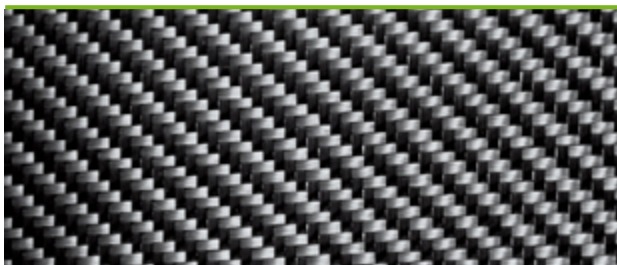

provide the optical highlight for every pool. Decades of experience in the development and perfection of water curtain systems stand behind the perfect **fluvo**® curtain. Using high-tech carbon fibre, **fluvo**® manufactures the, most beautiful’ of the beauties: with its sleek base and its wide opening, cobra® carbon is a fantastic water curtain for any pool.

### cobra® carbon

Exclusive and iconic – cobra® carbon is worldwide the only water curtain made of the high-tech material carbon fiber.

± 31.5"  
 × 19.7"  
 Flow: 185 gpm