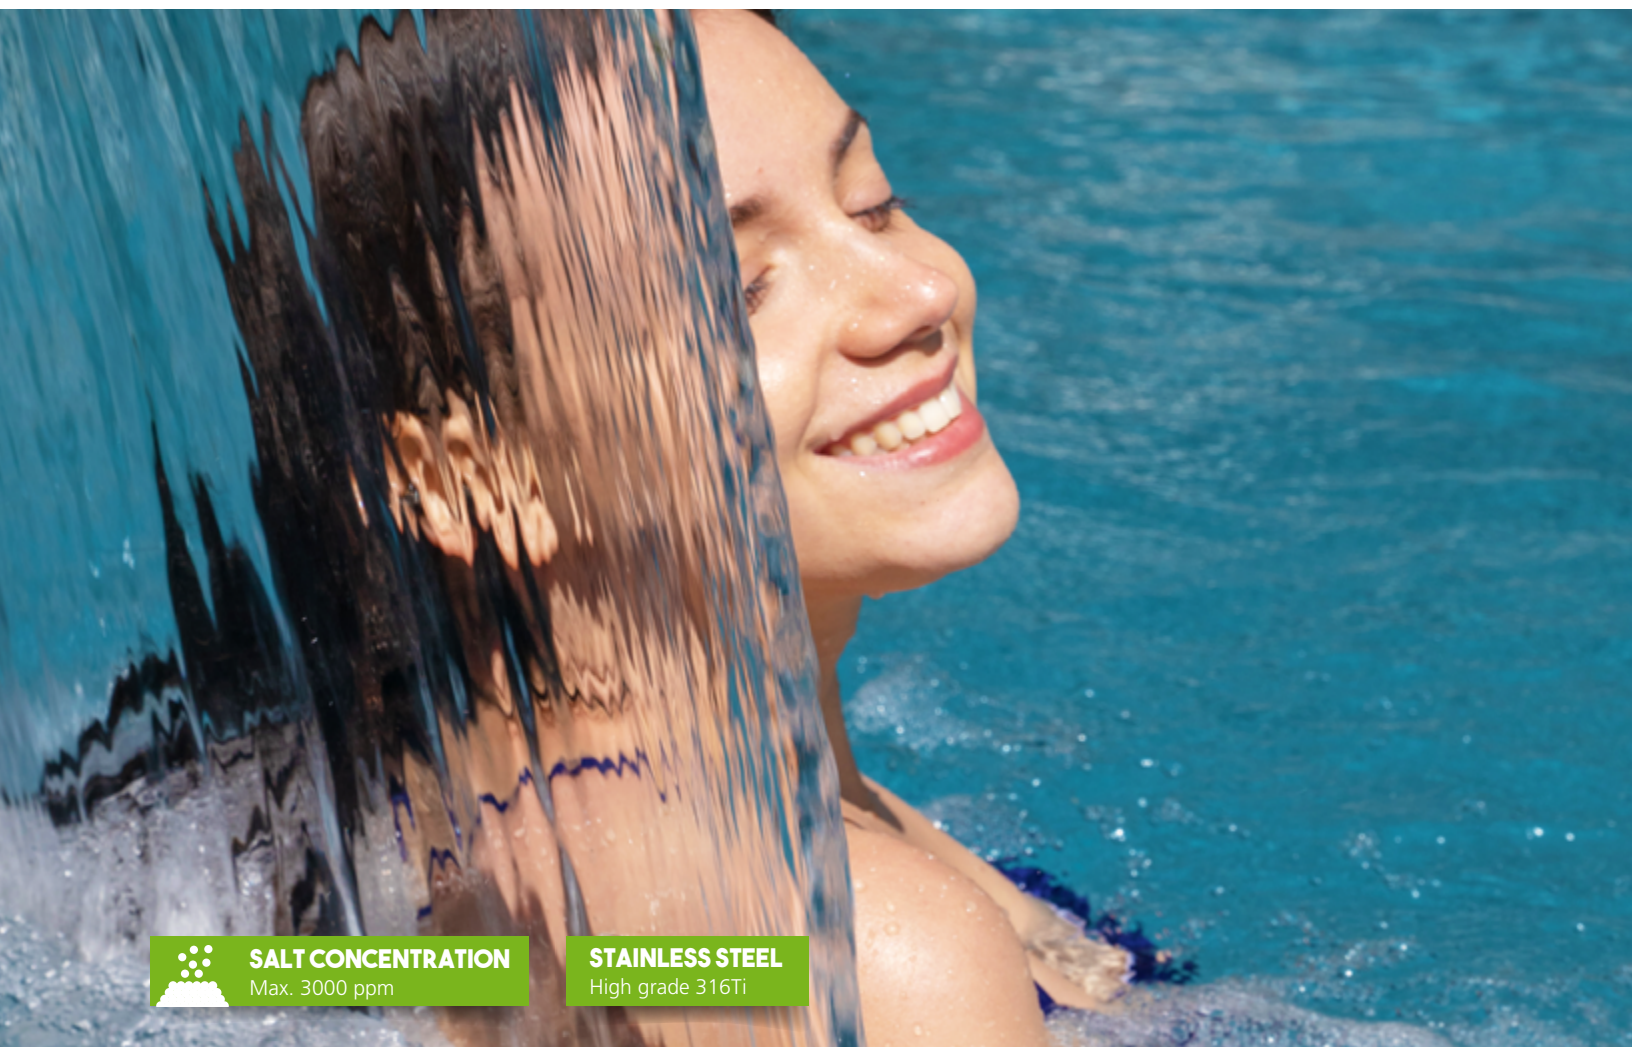

WATER CURTAIN SYSTEMS – REFRESHING, EXHILARATING, INVIGORATING

SALT CONCENTRATION
Max. 3000 ppm

STAINLESS STEEL
High grade 316Ti

1 0 0 % M A D E I N G E R M A N Y